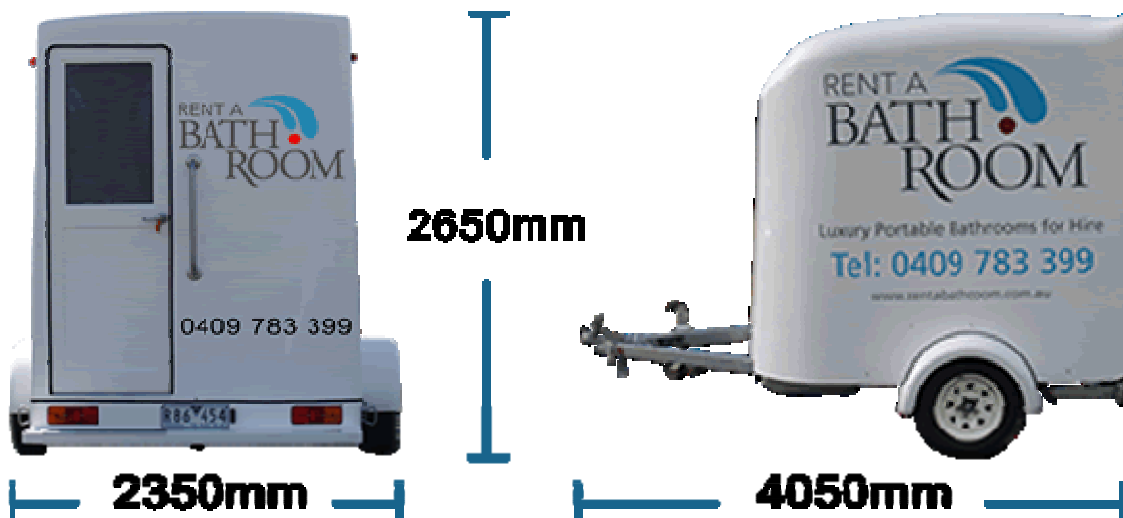

RENT A BATHROOM

Mobile Bathroom

Luxury, Space, Convenience

Inside the Mobile Bathroom is spacious and fully featured

Rent A Bathroom Mobile Bathrooms offer luxury, space and convenience in a well lit and easy to clean interior. Interior includes a large mirror, fluorescent lighting, exhaust fan, 240v power point, shower curtain, towel rails, toilet roll holder, clothes rack and coat hooks.

INTERNAL FEATURES

- Quality Components
- Large Mirror
- Power Outlets for Appliances
- Full Size Shower
- Caroma, Dual Flush Toilet (just like at home)
- Double Towel Rails
- Door Mounted Robe Hooks and
- Electric Panel Heater

SPECIFICATION

- Dimensions : 4050mm (length) x 2350mm (width) x 2650mm (height)
- Services :
 - Water : connects to household garden tap
 - mains pressure or pressure pump off water tank
 - Power : Connects to standard household power points
 - 2 x 240V, 10Amp power points
 - Requires 5KW/h generator for remote locations
 - Sullage :
 - sewer connections can be up to 50m away
 - no on-board holding tanks
 - ask us for other options for remote locations
- Hot Water Service :
 - 50 litres domestic Electric HWS
 - approximately 30 minutes to heat / reheat
- Ventilation : Electric Fan
- Lighting : Large Fluorescent light